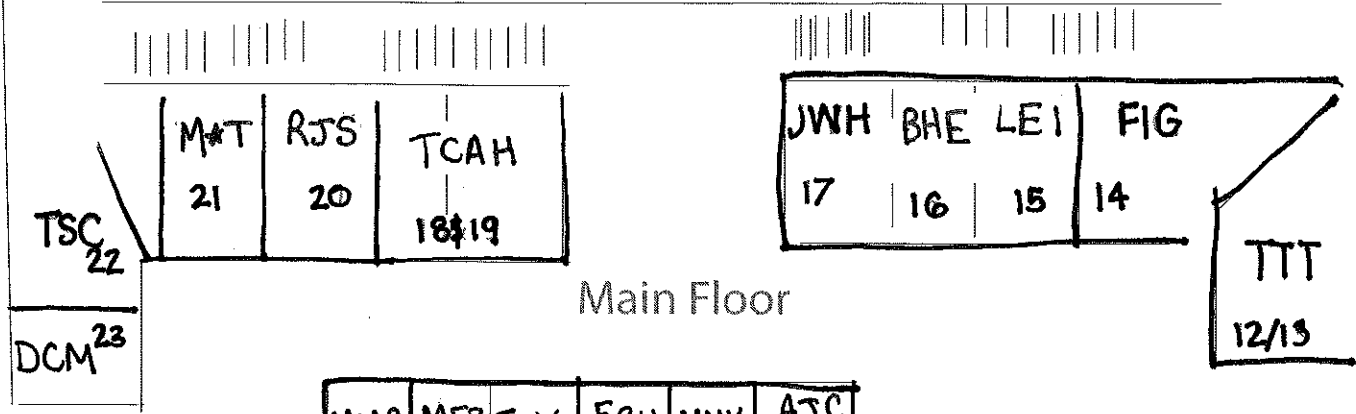

2009 HOLIDAY BAZAAR TABLE LAYOUT

KVG
30

HAA
31

DRY
SND
32

BAB
33

< DOOR/
to elevator

Upper Balcony

Lower Balcony

Main Floor

← EXIT
bathrooms

EXIT →

credit card
hookup

Space Codes

- 1) Carole Rychtarik - (CLR)
- 2) Jenn Dewey Designs - (JAD)
- 3) Jody's Kitchen Plus (JHB)
& Christine Newman - (CTN)
- 4) Anjali Sawant - (AS1)
& Teresa Lauterbach - (LBT)
- 6) Ally Krilly - (AJC)
& Lazy Bee/ Cindy Bellai - (LZB)
- 7) Habitat For Humanity/Nina Koethe - (NMK)
- 8) Emily Wilbert Pottery - (EBW)
- 9) Think It Jewel/ Kristin Breed - (JOY)
- 10) Permakoff Design/ Megan Lindberg - (MEP)
- 11) Brigitte Gabrielle Designs - (MMR)
- 12&13) Telluride Truffle/ Patty Denny - (TTT)
- 14) MoMo Designs/ Michelle Hill - (FIG)
- 15) Issenberg Designs/ Lisa Issenberg - (LEI)
- 16) Black Horse Essentials - (BHE)
- 17) John Hopkins - (JWH)
- 18 & 19) TCAH - (TCAH)
- 20) Nine Telluride / Robyn Shaw - (RJS)
- 21) July * Five/ Monique Toulouse - (M*T)
- 22) Tomboy Soap Company - (TBS)
- 23) We Bead Connected/ (DCM)