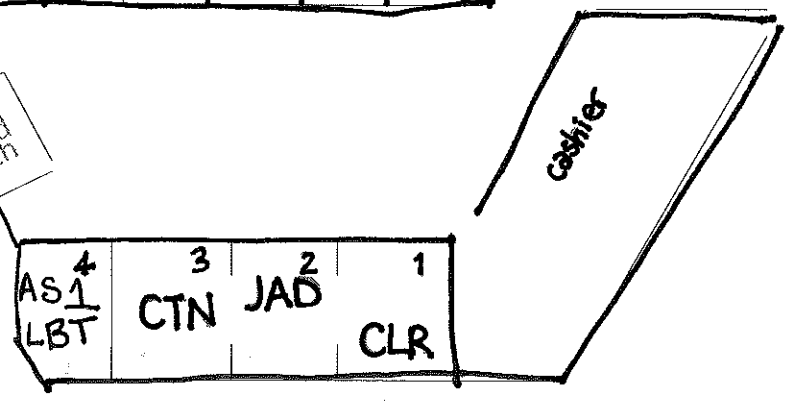

2009 HOLIDAY BAZAAR TABLE LAYOUT

KVG
30

HAA
31

DRY
SND
32

BAB
33

< DOOR/
to elevator

Upper Balcony

Lower Balcony

Main Floor

← EXIT
bathrooms

EXIT →

credit card
hookup

Space Codes

- 1) Carole Rychtarik - (CLR)
- 2) Jenn Dewey Designs - (JAD)
- 3) Jody's Kitchen Plus (JHB)
& Christine Newman - (CTN)
- 4) Anjali Sawant - (AS1)
& Teresa Lauterbach - (LBT)
- 6) Ally Krilly - (AJC)
& Lazy Bee/ Cindy Bellai - (LZB)
- 7) Habitat For Humanity/Nina Koethe - (NMK)
- 8) Emily Wilbert Pottery - (EBW)
- 9) Think It Jewel/ Kristin Breed - (JOY)
- 10) Permakoff Design/ Megan Lindberg - (MEP)
- 11) Brigitte Gabrielle Designs - (MMR)
- 12&13) Telluride Truffle/ Patty Denny - (TTT)
- 14) MoMo Designs/ Michelle Hill - (FIG)
- 15) Issenberg Designs/ Lisa Issenberg - (LEI)
- 16) Black Horse Essentials - (BHE)
- 17) John Hopkins - (JWH)
- 18 & 19) TCAH - (TCAH)
- 20) Nine Telluride / Robyn Shaw - (RJS)
- 21) July * Five/ Monique Toulouse - (M*T)
- 22) Tomboy Soap Company - (TBS)
- 23) We Bead Connected/ (DCM)